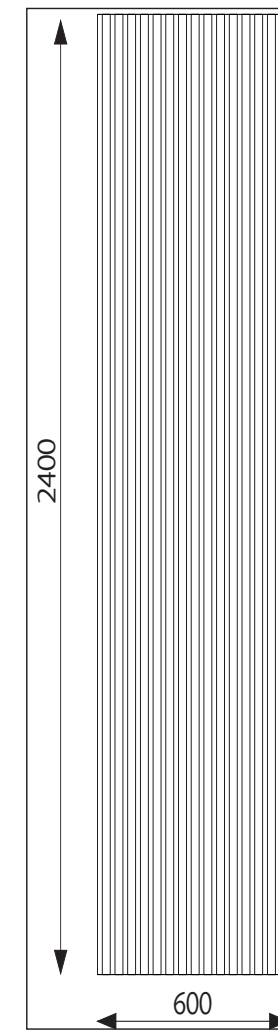

2400 x 600 mm