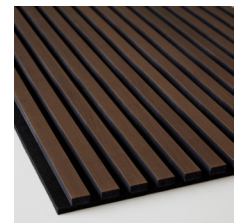

## VÅRT STANDARDSORTIMENT

White Oak,,  
RecoSilent Gray

White Oak,,  
RecoSilent Black

Black Walnut,  
RecoSilent Black

Classic Ash,  
RecoSilent Gray

Classic Ash,  
RecoSilent Black

Classic Oak,  
RecoSilent Gray

Classic Oak,  
RecoSilent Black

Rustic Natural Oak,  
RecoSilent Black

Walnut,  
RecoSilent Black

Rustic Smoked Oak,  
RecoSilent Black

Diamond Ash,  
RecoSilent Grey

Diamond Ash,  
RecoSilent Black

Rustic Antique Oak  
RecoSilent Black