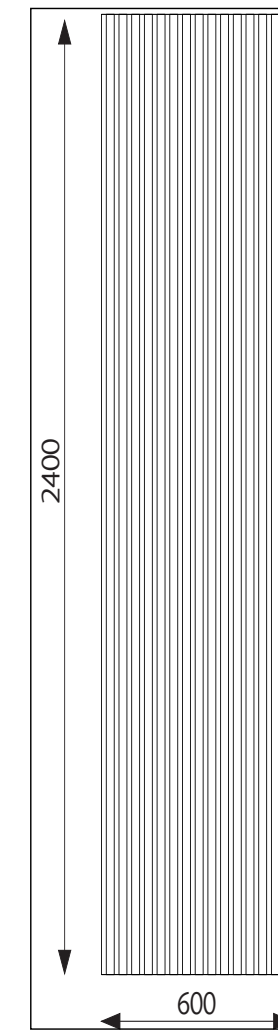

2400 x 600 mm